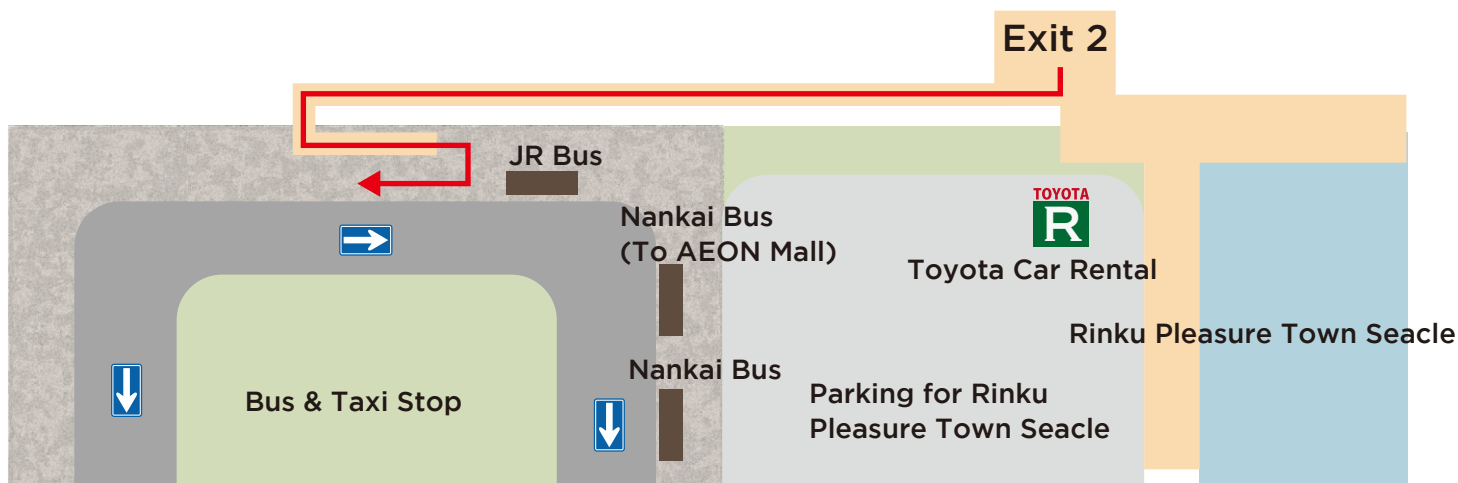

Rinku Town Station

Hotel Shuttle Pick Up Point

01
After coming out from the ticket gate, please turn right.

02
Look for Exit 2

03
You will see information about bus to AEON Mall, take the same exit.

04
Walk toward the bus and taxi stop direction.

05
Hotel shuttle will stop near the JR Bus stop.

06
One of the shuttles in the picture above will pick you up.

Hotel shuttle will pick you up from the "Bus & Taxi Stop" in Rinku Town Station.

Note: After coming out from Exit 2, turn right, walk down the slope and wait behind the JR Bus stop.